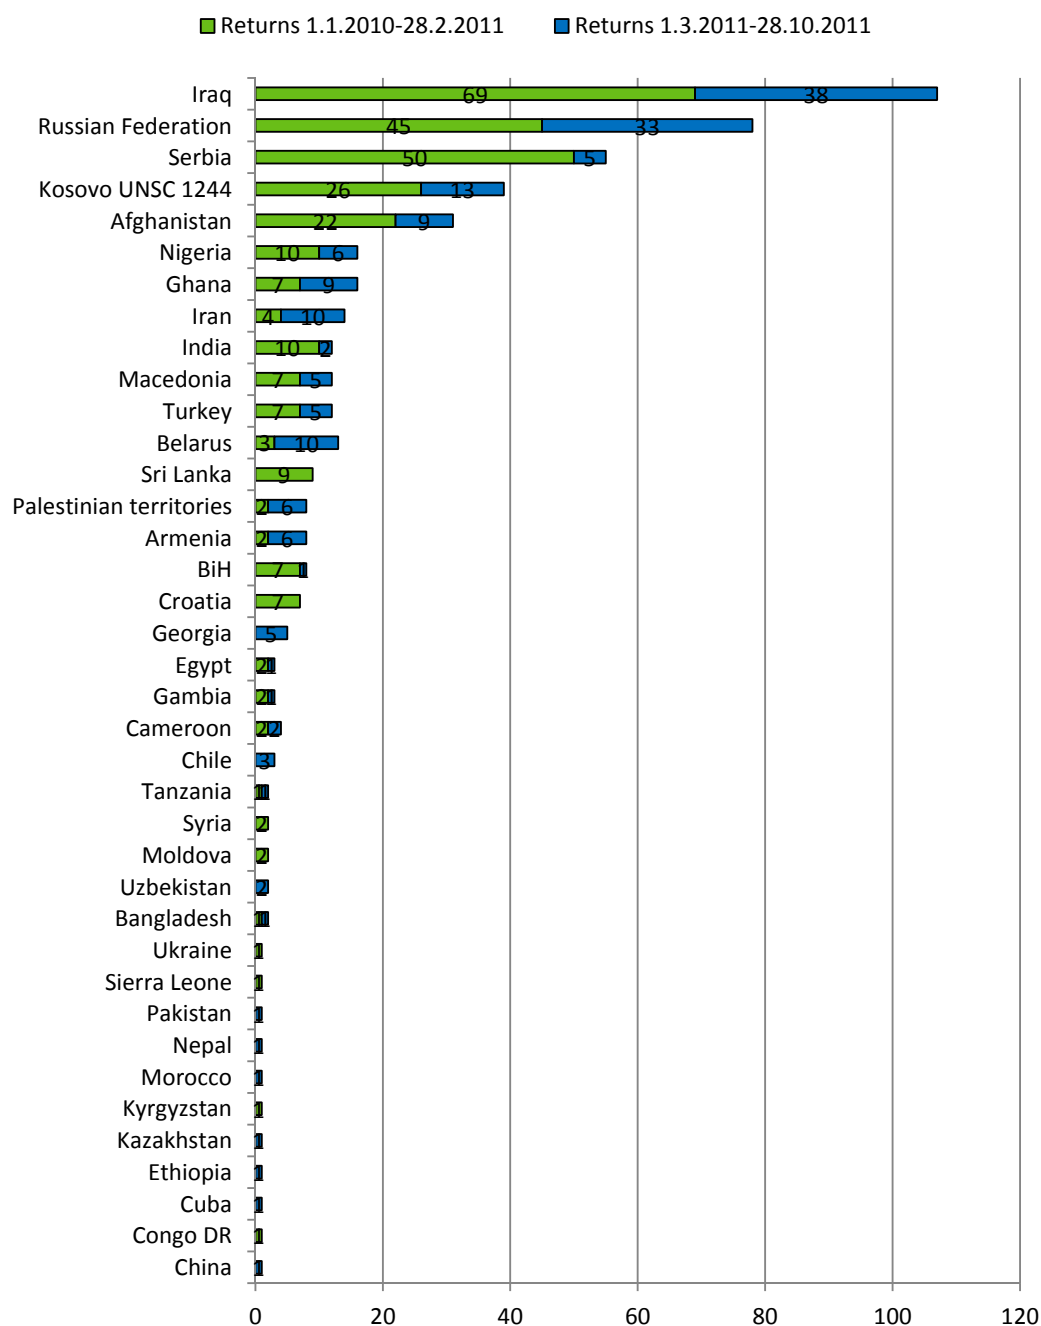

VAPAAEHTOINEN PALUU
 ASSISTED VOLUNTARY RETURN
 FRIVILLIGT ÅTERVÄNDANDE

Statistics 1.1.2010-28.10.2011

Applications and returns by month 1.1.2010-28.10.2011	Applications	Returns
January 2010	5	0
February 2010	4	5
March 2010	18	8
April 2010	41	21
May 2010	50	26
June 2010	27	37
July 2010	49	17
August 2010	47	45
September 2010	32	17
October 2010	35	19
November 2010	34	16
December 2010	44	23
January 2011	38	30
February 2011	26	39
March 2011	21	15
April 2011	39	27
May 2011	44	23
June 2011	43	19
July 2011	31	43
August 2011	30	19
September 2011	26	12
October 2011*	33	22
Total	717	483

18 transferred to PEPP-project
 Until 28th October 2011

EU Return Fund
 Euroopan Paluurahasto

Returns by country / area

1.1.2010 - 28.10.2011

IOM • OIM

MAAHANMUUTTOVIRASTO
MIGRATIONSVERKET
FINNISH IMMIGRATION SERVICE

EU Return Fund
Euroopan Paluurahasto

Returns by country / area continues

1.1.2010 - 28.10.2011 continues

Returns By Country / Area	1. phase	2. phase	Total
China		1	1
Congo DR	1		1
Cuba		1	1
Ethiopia		1	1
Kazakhstan		1	1
Kyrgyzstan	1		1
Morocco		1	1
Nepal		1	1
Pakistan		1	1
Sierra Leone	1		1
Ukraine	1		1
Bangladesh	1	1	2
Uzbekistan		2	2
Moldova	2		2
Syria	2		2
Tanzania	1	1	2
Chile		3	3
Cameroon	2	2	4
Gambia	2	1	3
Egypt	2	1	3
Georgia		5	5
Croatia	7		7
BiH	7	1	8
Armenia	2	6	8
Palestinian territories	2	6	8
Sri Lanka	9		9
Belarus	3	10	13
Turkey	7	5	12
Macedonia	7	5	12
India	10	2	12
Iran	4	10	14
Ghana	7	9	16
Nigeria	10	6	16
Afghanistan	22	9	31
Kosovo UNSC 1244	26	13	39
Serbia	50	5	55
Russian Federation	45	33	78
Iraq	69	38	107
Total	303	181	484