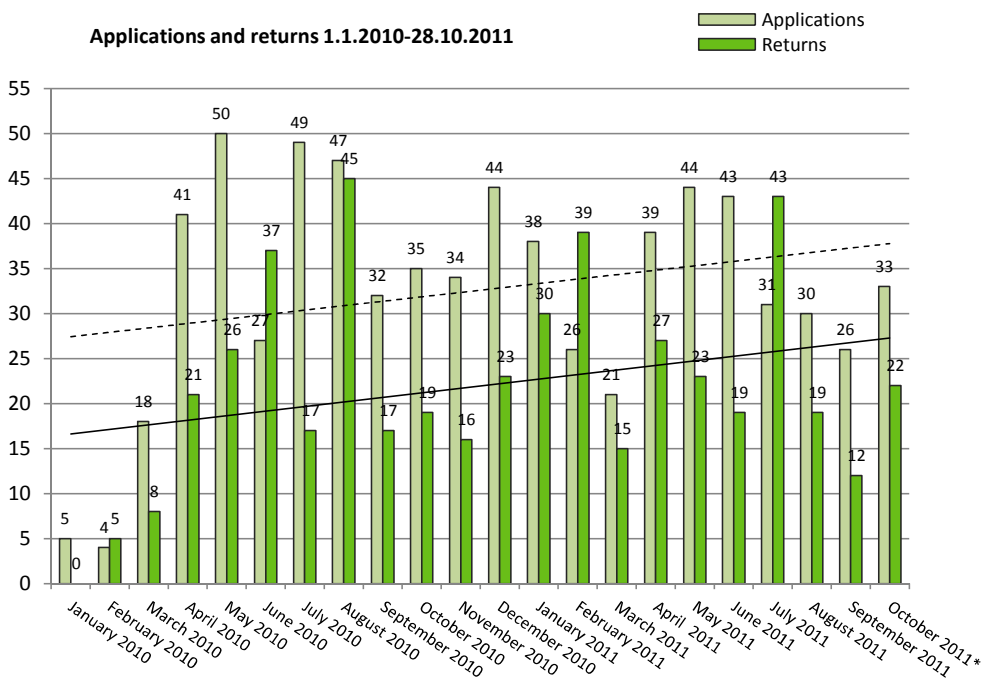

VAPAAEHTOINEN PALUU
ASSISTED VOLUNTARY RETURN
FRIVILLIGT ÅTERVÄNDANDE

Statistics 1.1.2010-28.10.2011

Applications and returns by month 1.1.2010-28.10.2011	Applications	Returns
January 2010	5	0
February 2010	4	5
March 2010	18	8
April 2010	41	21
May 2010	50	26
June 2010	27	37
July 2010	49	17
August 2010	47	45
September 2010	32	17
October 2010	35	19
November 2010	34	16
December 2010	44	23
January 2011	38	30
February 2011	26	39
March 2011	21	15
April 2011	39	27
May 2011	44	23
June 2011	43	19
July 2011	31	43
August 2011	30	19
September 2011	26	12
October 2011*	33	22
Total	717	483

18 transferred to PEPP-project
Until 28th October 2011

EU Return Fund
Euroopan Paluurahasto